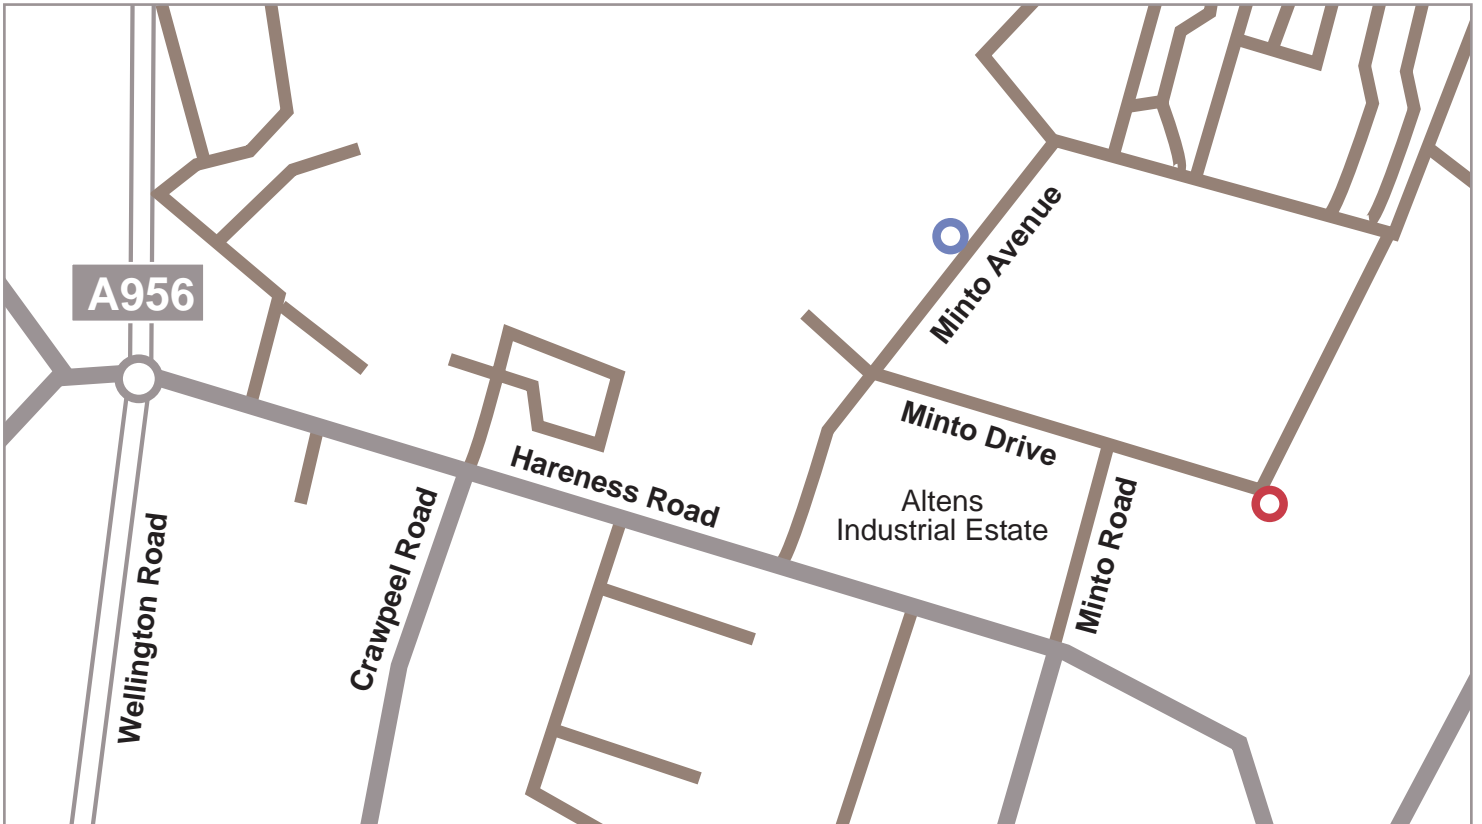

Aberdeen Bases: **Altens East & West**

Address:

○ SBS Base Altens East
SBS Logistics Limited
Minto Drive
Altens Industrial Estate
Aberdeen
AB12 3LW

○ SBS Base Altens West
SBS Logistics Limited
Minto Avenue
Altens Industrial Estate
Aberdeen
AB12 3JZ
