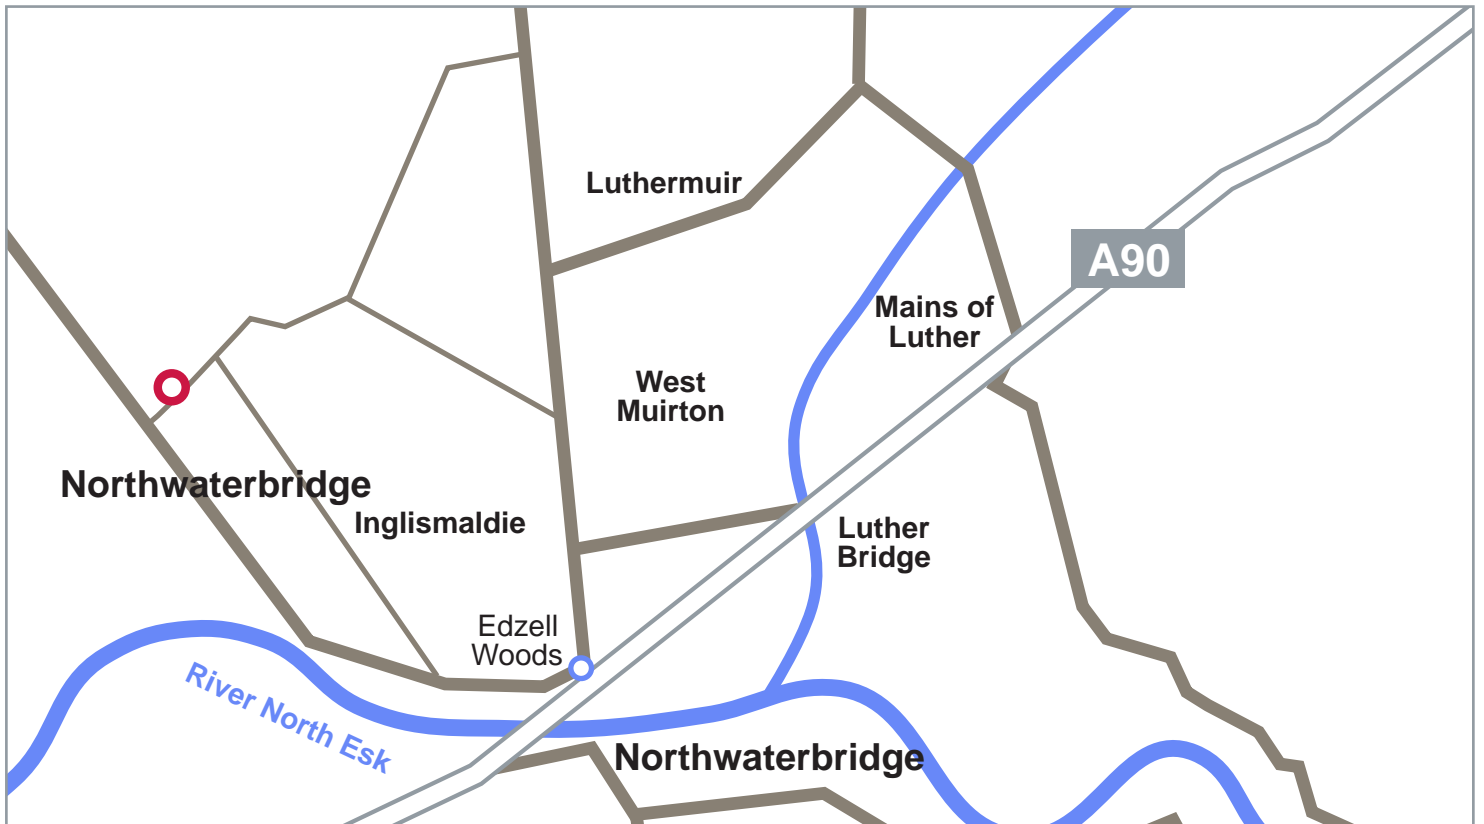

Edzell Base: **Northwaterbridge**

Address:

- **SBS Base Edzell**
SBS Logistics Limited
Edzell Base
Northwaterbridge
Laurencekirk
AB30 1QD

From Aberdeen travel on the A90 and take a right at Edzell Woods (Marked ○). Follow the road for 300 metres and turn right at the signpost. Follow this road for 100 metres, and you will find the SBS Logistics base on the left hand side.